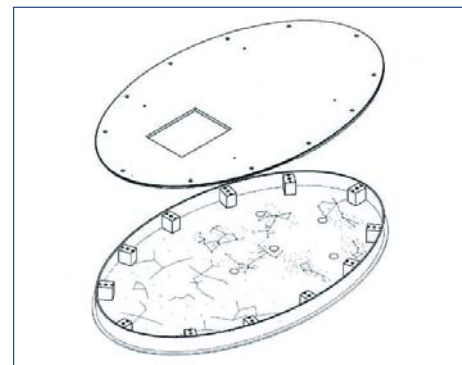

A starry sky to help you dream

Dream the stars to return to the stars.

An elegant and sober reproduction of a star-filled sky on a blue background, representing the main constellations, including Sirius and Orion, and a practical, chromatic treatment system that is controlled separately.

- You can choose to contemplate the star-filled sky in total relaxation.
- To liven up the room, you can choose to create the same sky in a variety of constantly changing colours or select a constellation in your favourite colour, thanks to the handy wireless remote control.
- You can choose chromo therapy treatment by selecting a single colour, thanks to the special illuminators, and combine it with a massage. For example, blue to improve relaxation, orange to energize, purple to aid meditation or green to regenerate.
- Thanks to the vast dedicated bibliography, you can choose the colour that best suits the mood you wish to achieve.
- You can use Andromeda with Nautilus Diapason in order to consolidate bio-musical treatments by accompanying them with colour, thus lulling your clients with colour and music in an overall and extremely pleasant treatment.

Puoi fare ciò che desideri, con Andromeda, il Cielo è Tuo.

Durante la notte potrai illuminare solo la costellazione, con un'intensità luminosa così dolce che accompagnerà i tuoi sogni sino al tuo risveglio

You can do anything you want with Andromeda, the sky's the limit.

During the night you can just illuminate the constellation with a intensity that is so gentle that it will accompany your dreams until you wake up.