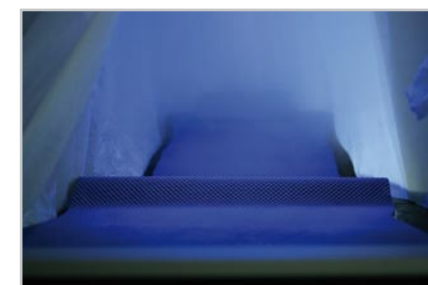

Lettino Olistico Multifunzionale

Effetto Total Relax

Il Lettino Olistico Minerva interpreta lo spazio per dedicarlo al benessere del cliente che, grazie ad un'ampia gamma di trattamenti integrati, viene accolto in un ambiente unico, in una dimensione di TOTAL RELAX.

Il Lettino Olistico Minerva è Idroterapia. Ha un'ampia gamma di **trattamenti idroterapici** come la **Doccia di Vichy** e la **Camera di Vapore**.

Grazie a programmi appositamente studiati il cliente, disteso su un materassino speciale, riceve getti incrociati e nebulizzati di acqua calda o fredda, che cadono in modo continuo sul corpo procurando un senso di benessere generale tonificando i muscoli e stimolando il sistema circolatorio.

Il Lettino Olistico Minerva è Bagno Turco. La camera di vapore crea con un igienico telo in cartene usa e getta riproduce perfettamente l'ambiente ideale per rilassanti bagni di vapore. La sonda termostatica regola e tiene stabile la temperatura fino a 45°.

La pratica doccetta permette sempre un risciacquo ottimale.

Ma non solo idroterapia!

Il Lettino Olistico Minerva è Elegante, Comodo ed Ergonomico. Ha un design particolarmente raffinato senza dimenticare la praticità: è dotato di tre posizioni ergonomiche particolarmente adatte per eseguire facilmente ogni tipo di massaggio (ayurvedico, con pinda, fangoterapia, etc..) ed è già predisposto per il Trattamento Shirodhara.

Il Lettino Olistico Minerva è Cromoterapia. Grazie ad un programma cromatico appositamente studiato il Cliente può usufruire di veri e propri "Bagni di Colore" rilassanti e rigeneranti.

Il Lettino Olistico Minerva è Aromaterapia. Nell'erogatore di vapore è possibile inserire una pastiglia aromatizzata che contribuisce a creare un ambiente profumato e rilassante.