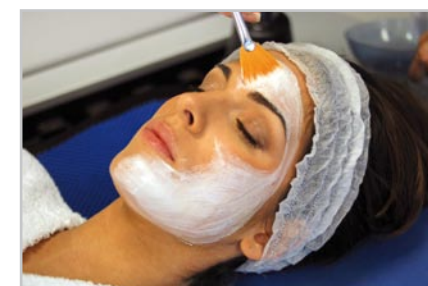

Lettino Olistico Multifunzionale

Effetto Total Relax

Il Lettino Olistico Minerva interpreta lo spazio per dedicarlo al benessere del cliente che, grazie ad un'ampia gamma di trattamenti integrati, viene accolto in un ambiente unico, in una dimensione di TOTAL RELAX.

Il Lettino Olistico Minerva è Idroterapia. Ha un'ampia gamma di **trattamenti idroterapici** come la **Doccia di Vichy** e la **Camera di Vapore**.

Grazie a programmi appositamente studiati il cliente, disteso su un materassino speciale, riceve getti incrociati e nebulizzati di acqua calda o fredda, che cadono in modo continuo sul corpo procurando un senso di benessere generale tonificando i muscoli e stimolando il sistema circolatorio.

Il Lettino Olistico Minerva è Bagno Turco. La camera di vapore crea con un igienico telo in cartene usa e getta riproduce perfettamente l'ambiente ideale per rilassanti bagni di vapore. La sonda termostatica regola e tiene stabile la temperatura fino a 45°.

La pratica doccetta permette sempre un risciacquo ottimale.

Ma non solo idroterapia!

Il Lettino Olistico Minerva è Elegante, Comodo ed Ergonomico. Ha un design particolarmente raffinato senza dimenticare la praticità: è dotato di tre posizioni ergonomiche particolarmente adatte per eseguire facilmente ogni tipo di massaggio (ayurvedico, con pinda, fangoterapia, etc..) ed è già predisposto per il Trattamento Shirodhara.

Il Lettino Olistico Minerva è Cromoterapia. Grazie ad un programma cromatico appositamente studiato il Cliente può usufruire di veri e propri "Bagni di Colore" rilassanti e rigeneranti.

Il Lettino Olistico Minerva è Aromaterapia. Nell'erogatore di vapore è possibile inserire una pastiglia aromatizzata che contribuisce a creare un ambiente profumato e rilassante.